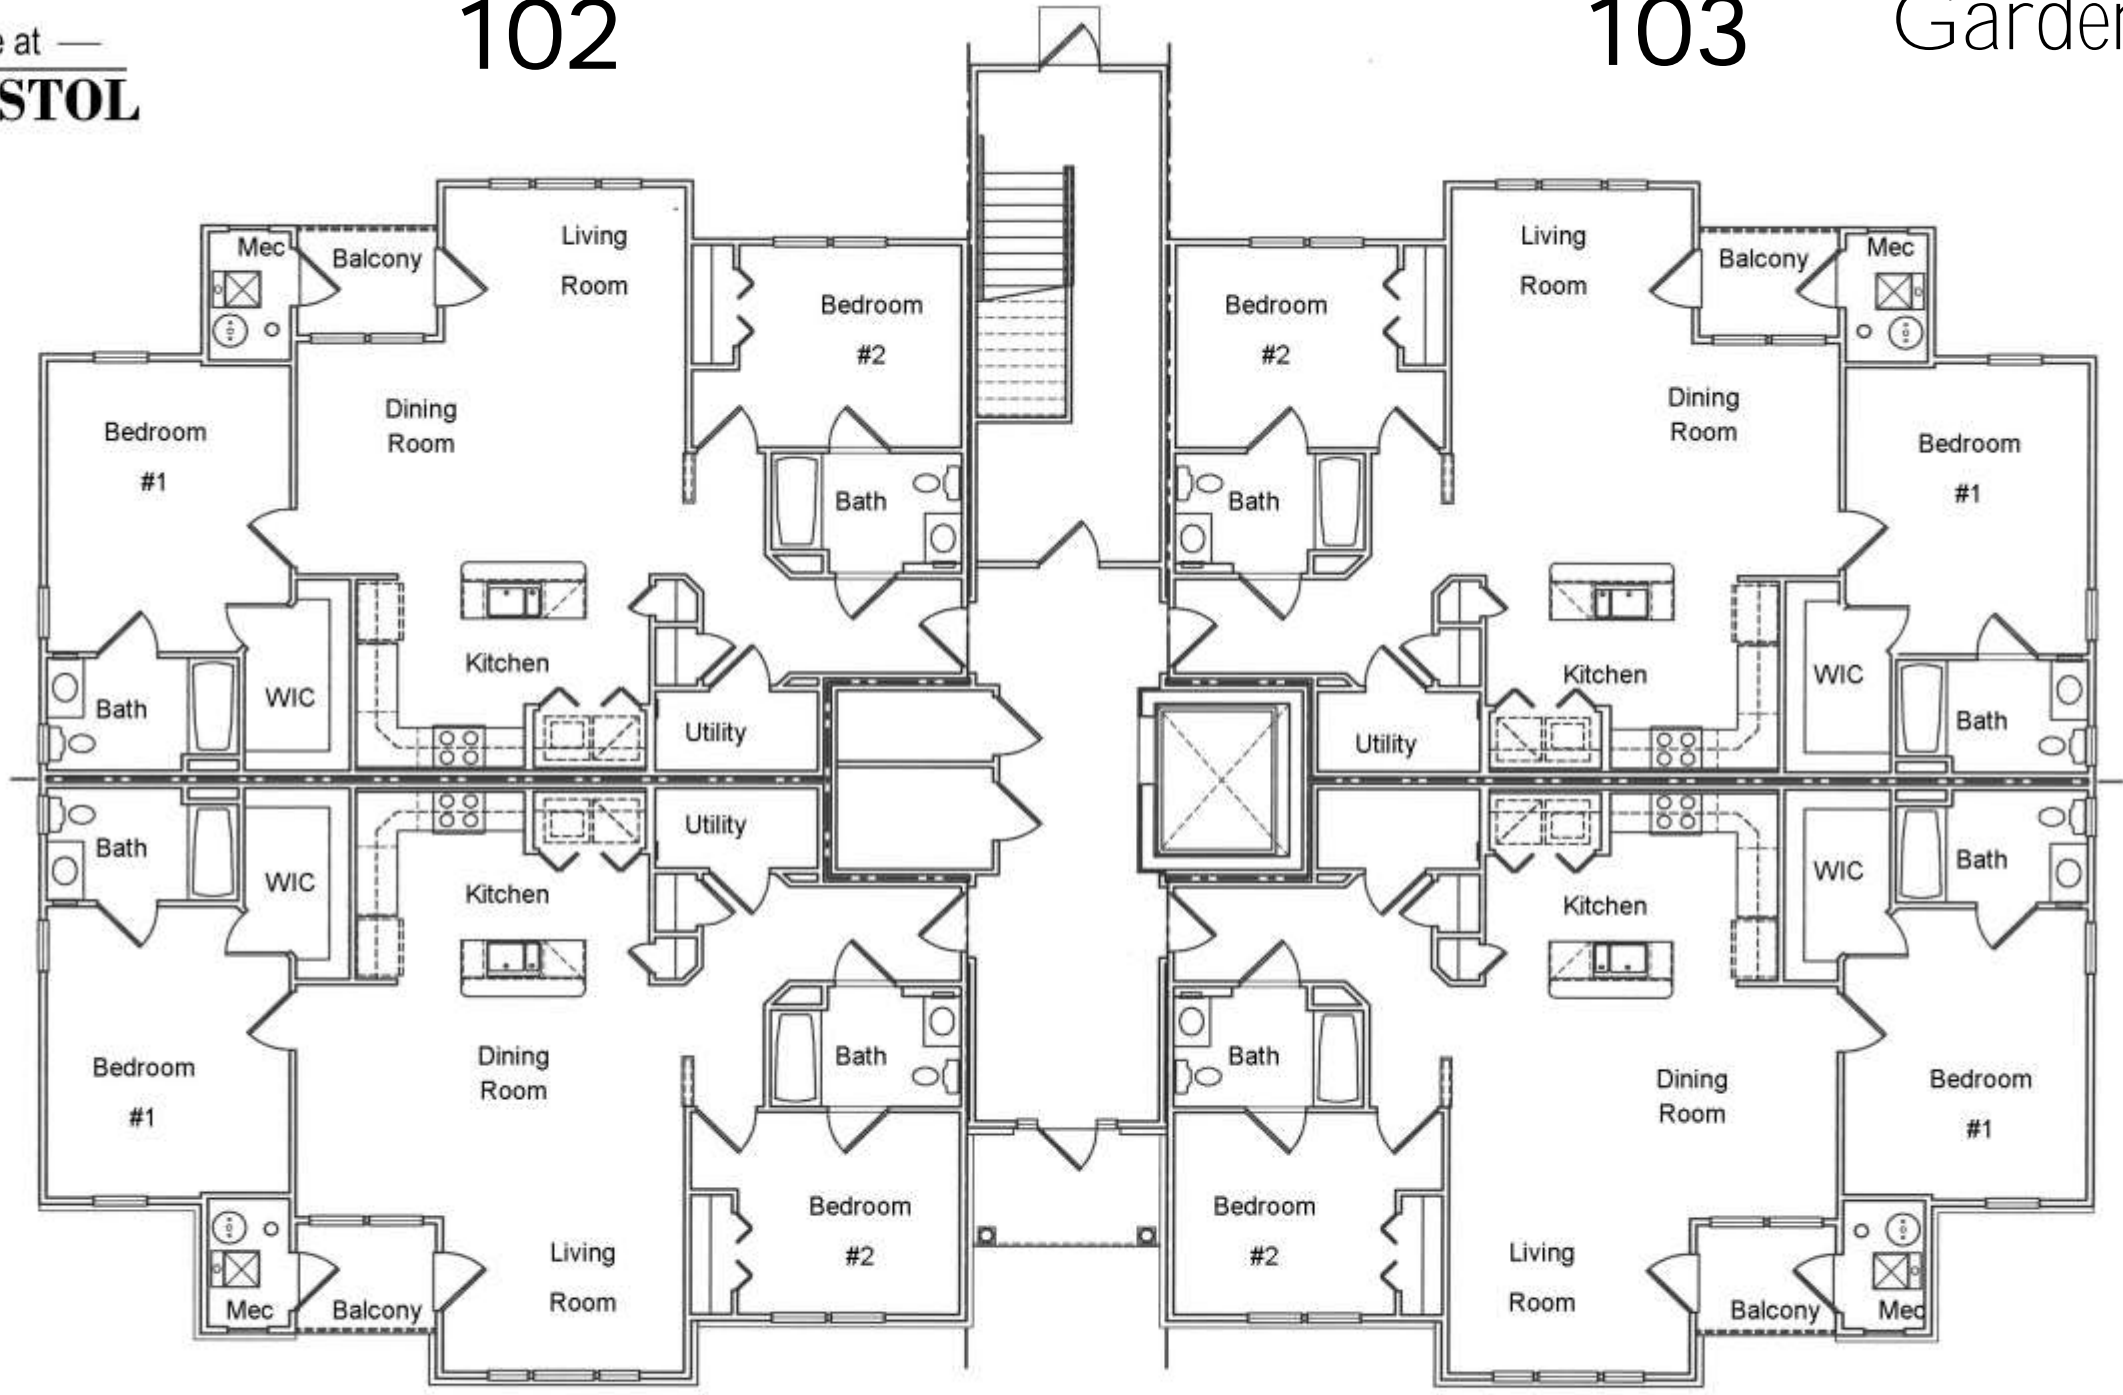

— Hearthstone at —
WEST BRISTOL

Rotell(e)
experience the difference

102

103

Garden L evel

101

104

202

203 Mezzanine Level

201

204

302

303 Penthouse Level

301

304