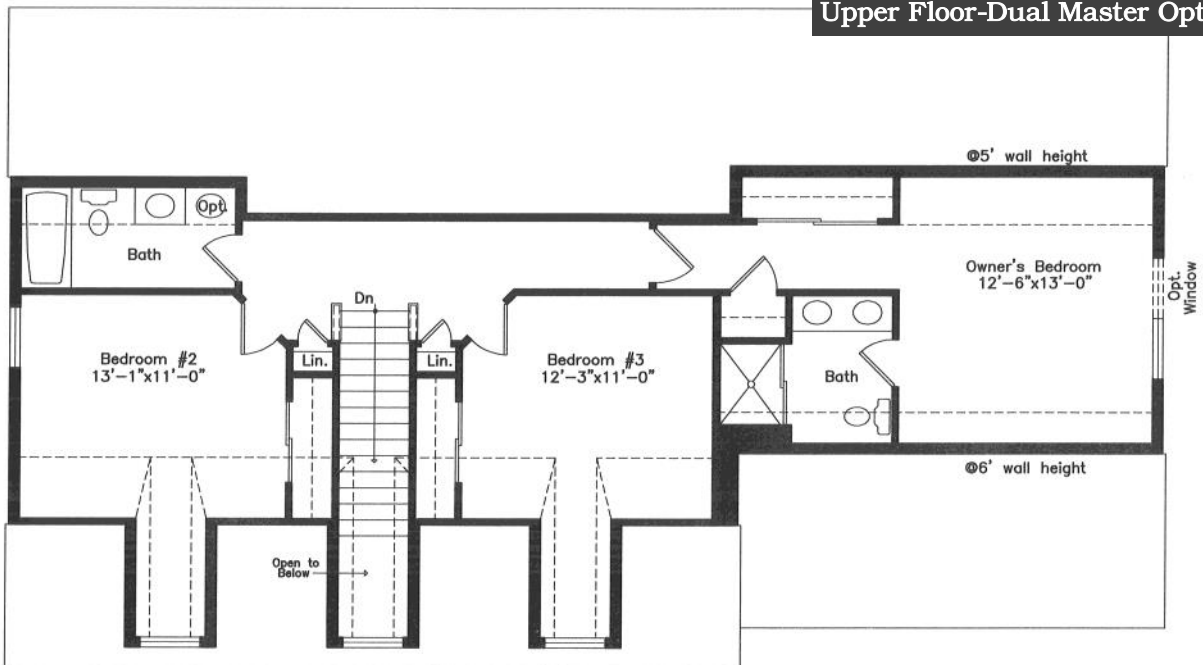

CAPE COD

Farmhouse Elevation

Shown with optional transom and sidelights on front door, 8x8 porch posts, louver, and upgraded garage door.

Traditional Elevation

Shown with optional 8x8 porch posts, front door with sidelights, and transom.

Craftsman Elevation

Shown with optional tapered porch posts on stone piers, metal standing seam porch roof, sidelights, upgraded windows, and side entry garage.

Please note: artist's renderings may show additional options not noted. Variations in the field will exist. Please see site agent for details.

Main Floor

Notice: We have made our best effort to insure this brochure is a good representation of the model homes that we offer. Please note, this brochure is for marketing purposes. This is not part of our legal contract and we reserve the right to make changes, without notice or obligation. Windows, doors, and room sizes, and ceilings may vary depending on the options and elevation selected. *See home (e)xpert for any optional layout pricing.

Upper Floor

Upper Floor-Dual Master Option

Notice: We have made our best effort to insure this brochure is a good representation of the model homes that we offer. Please note, this brochure is for marketing purposes. This is not part of our legal contract and we reserve the right to make changes, without notice or obligation. Windows, doors, and room sizes, and ceilings may vary depending on the options and elevation selected.