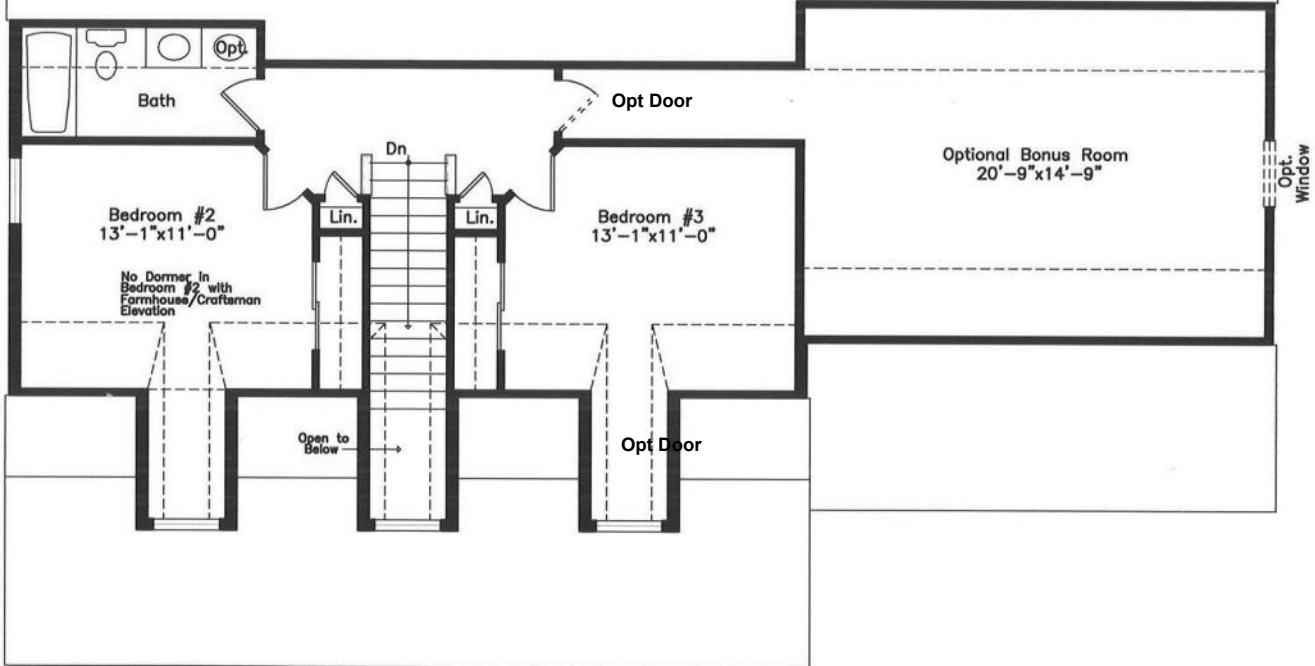

CAPE COD

Farmhouse Elevation

Shown with optional transom and sidelights on front door, 8x8 porch posts, louver, and upgraded garage door.

Traditional Elevation

Shown with optional 8x8 porch posts, front door with sidelights, and transom.

Craftsman Elevation

Shown with optional tapered porch posts on stone piers, metal standing seam porch roof, sidelights, upgraded windows, and side entry garage.

Please note: artist's renderings may show additional options not noted. Variations in the field will exist. Please see site agent for details.

Main Floor

Notice: We have made our best effort to insure this brochure is a good representation of the model homes that we offer. Please note, this brochure is for marketing purposes. This is not part of our legal contract and we reserve the right to make changes, without notice or obligation. Windows, doors, and room sizes, and ceilings may vary depending on the options and elevation selected. *See home (e)xpert for any optional layout pricing.

Upper Floor

Upper Floor-Dual Master Option

Notice: We have made our best effort to insure this brochure is a good representation of the model homes that we offer. Please note, this brochure is for marketing purposes. This is not part of our legal contract and we reserve the right to make changes, without notice or obligation. Windows, doors, and room sizes, and ceilings may vary depending on the options and elevation selected.