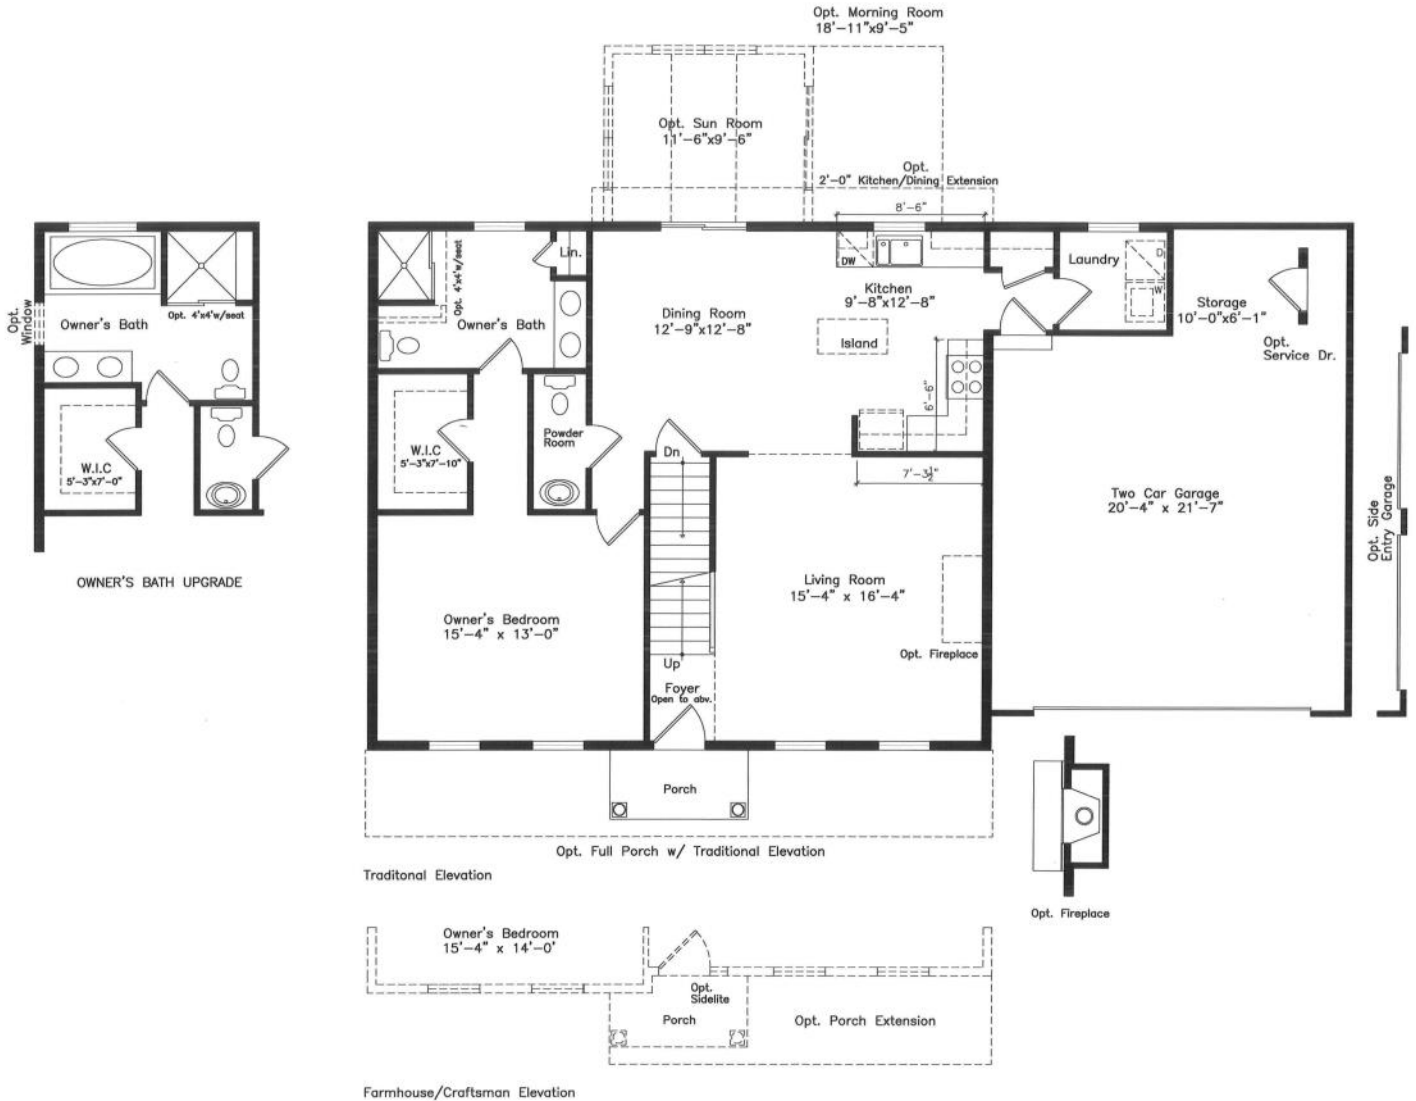

CAPE COD

Farmhouse Elevation

Shown with optional transom and sidelights on front door, 8x8 porch posts, louver, and upgraded garage door.

Traditional Elevation

Shown with optional 8x8 porch posts, front door with sidelights, and transom.

Craftsman Elevation

Shown with optional tapered porch posts on stone piers, metal standing seam porch roof, sidelights, upgraded windows, and side entry garage.

Please note: artist's renderings may show additional options not noted. Variations in the field will exist. Please see site agent for details.

Main Floor

Notice: We have made our best effort to insure this brochure is a good representation of the model homes that we offer. Please note, this brochure is for marketing purposes. This is not part of our legal contract and we reserve the right to make changes, without notice or obligation. Windows, doors, and room sizes, and ceilings may vary depending on the options and elevation selected. *See home (e)xpert for any optional layout pricing.

Upper Floor

Upper Floor-Dual Master Option

Notice: We have made our best effort to insure this brochure is a good representation of the model homes that we offer. Please note, this brochure is for marketing purposes. This is not part of our legal contract and we reserve the right to make changes, without notice or obligation. Windows, doors, and room sizes, and ceilings may vary depending on the options and elevation selected.