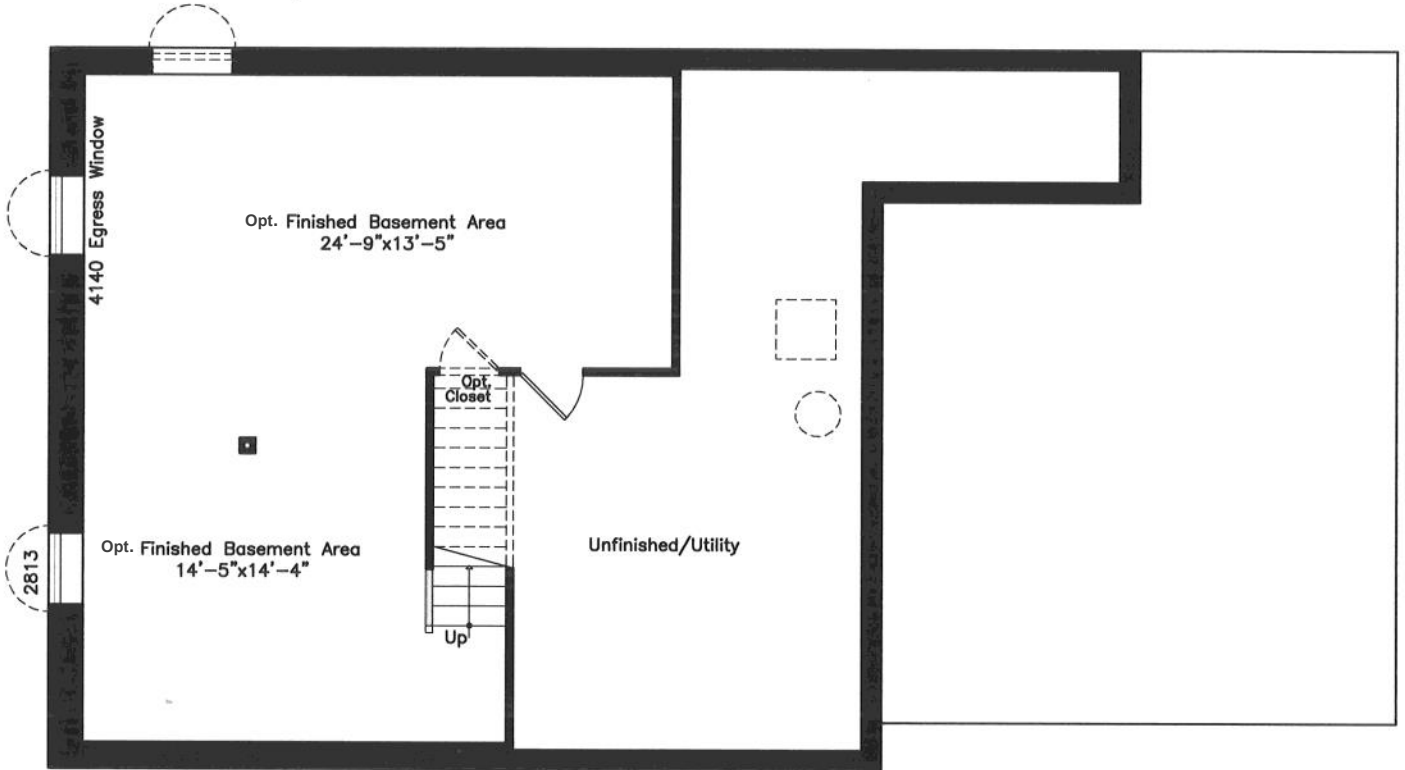

Lower Level

Alternate Location:
4140 Egress Window
Final Location TBD by Fin. Grade.

Notice: We have made our best effort to insure this brochure is a good representation of the model homes that we offer. Please note, this brochure is for marketing purposes. This is not part of our legal contract and we reserve the right to make changes, without notice or obligation. Windows, doors, and room sizes, and ceilings may vary depending on the options and elevation selected.