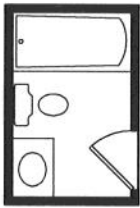

CAPE COD

Farmhouse Elevation

Shown with optional transom and sidelights on front door, 8x8 porch posts, louver, and upgraded garage door.

Traditional Elevation

Shown with optional 8x8 porch posts, front door with sidelights, and transom.

Upper Floor

Upper Floor-Dual Master Option

Notice: We have made our best effort to insure this brochure is a good representation of the model homes that we offer. Please note, this brochure is for marketing purposes. This is not part of our legal contract and we reserve the right to make changes, without notice or obligation. Windows, doors, and room sizes, and ceilings may vary depending on the options and elevation selected.

Lower Level

Alternate Location:
4140 Egress Window
Final Location TBD by Fin. Grade.

OPT. FULL BATH

OPT. POWDER ROOM

Notice: We have made our best effort to insure this brochure is a good representation of the model homes that we offer. Please note, this brochure is for marketing purposes. This is not part of our legal contract and we reserve the right to make changes, without notice or obligation. Windows, doors, and room sizes, and ceilings may vary depending on the options and elevation selected.