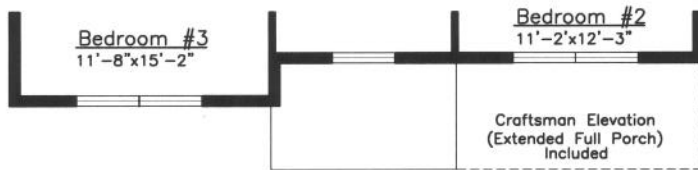

Farmhouse/Manor/Craftsman Elevation

Notice: We have made our best effort to insure this brochure is a good representation of the model homes that we offer. Please note, this brochure is for marketing purposes. This is not part of our legal contract and we reserve the right to make changes, without notice or obligation. Windows, doors, and room sizes, and ceilings may vary depending on the options and elevation selected.