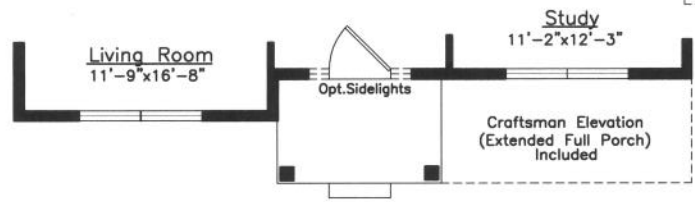

DUTCH

Traditional Elevation

Shown with optional dormers, gable roof porch, window over garage, and stone water table at garage. Other options may be shown, please see agent for details.

Manor Elevation

Shown with optional standing seam metal roof on front porch, 8x8 porch posts, transom and side-lights at front porch and dormers.

Please note: artist's renderings may show additional options not noted. Variations in the field will exist. Please see site agent for details.

The Dutch
Traditional Elevation

Farmhouse/Manor/Craftsman Elevation