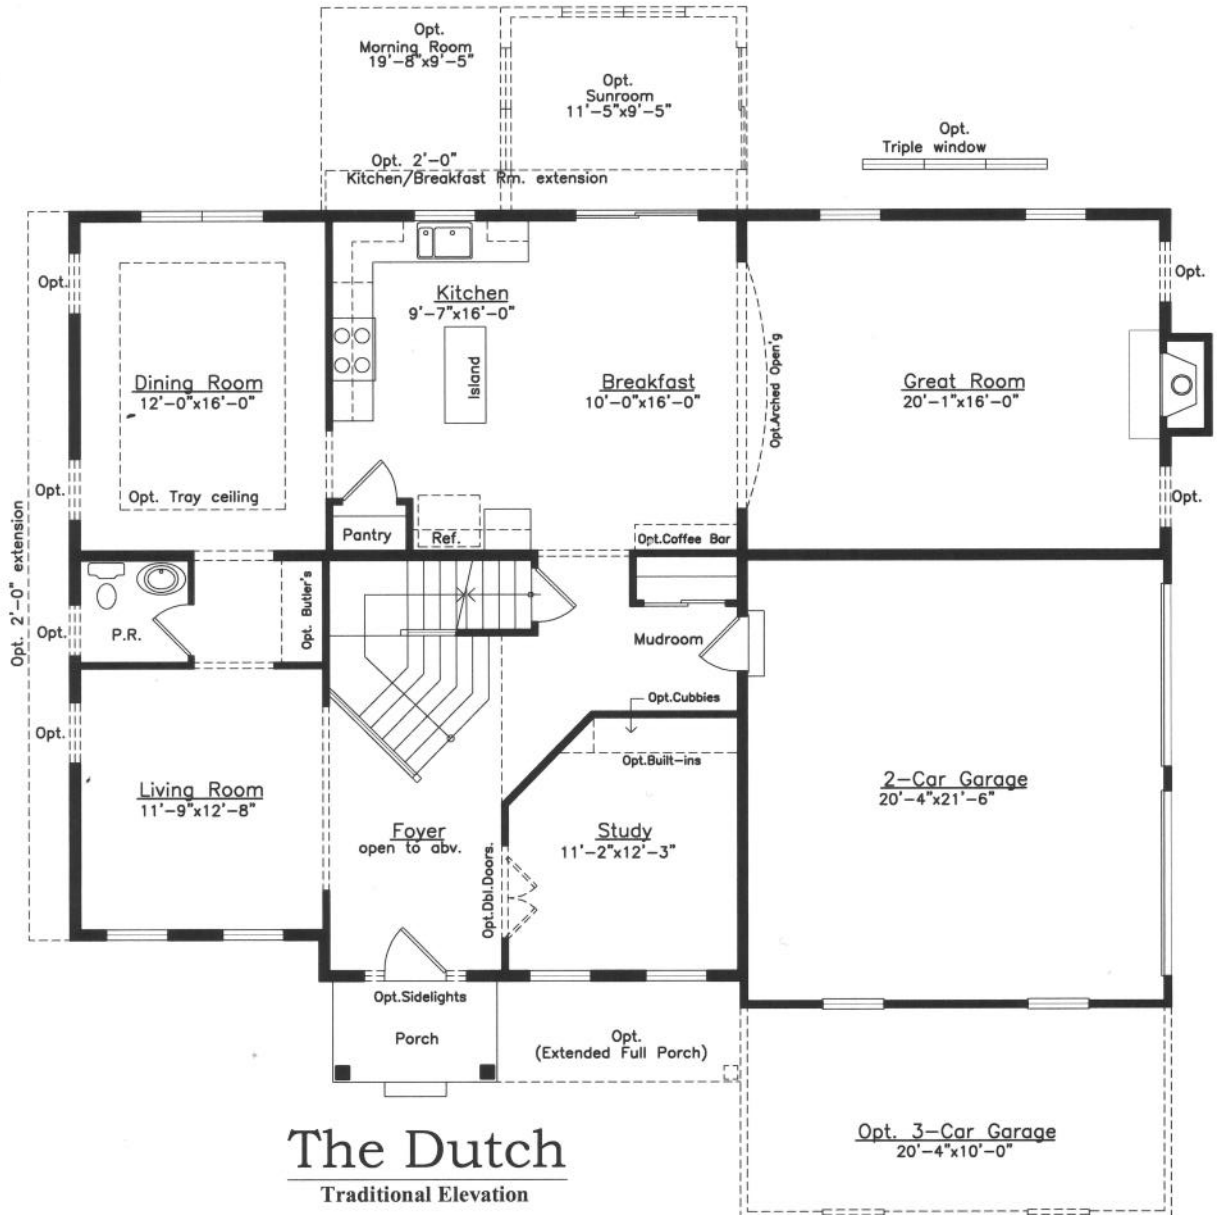

DUTCH

Traditional Elevation

Shown with optional dormers, gable roof porch, window over garage, and stone water table at garage. Other options may be shown, please see agent for details.

Manor Elevation

Shown with optional standing seam metal roof on front porch, 8x8 porch posts, transom and side-lights at front porch and dormers.

Please note: artist's renderings may show additional options not noted. Variations in the field will exist. Please see site agent for details.

The Dutch
Traditional Elevation

Farmhouse/Manor/Craftsman Elevation