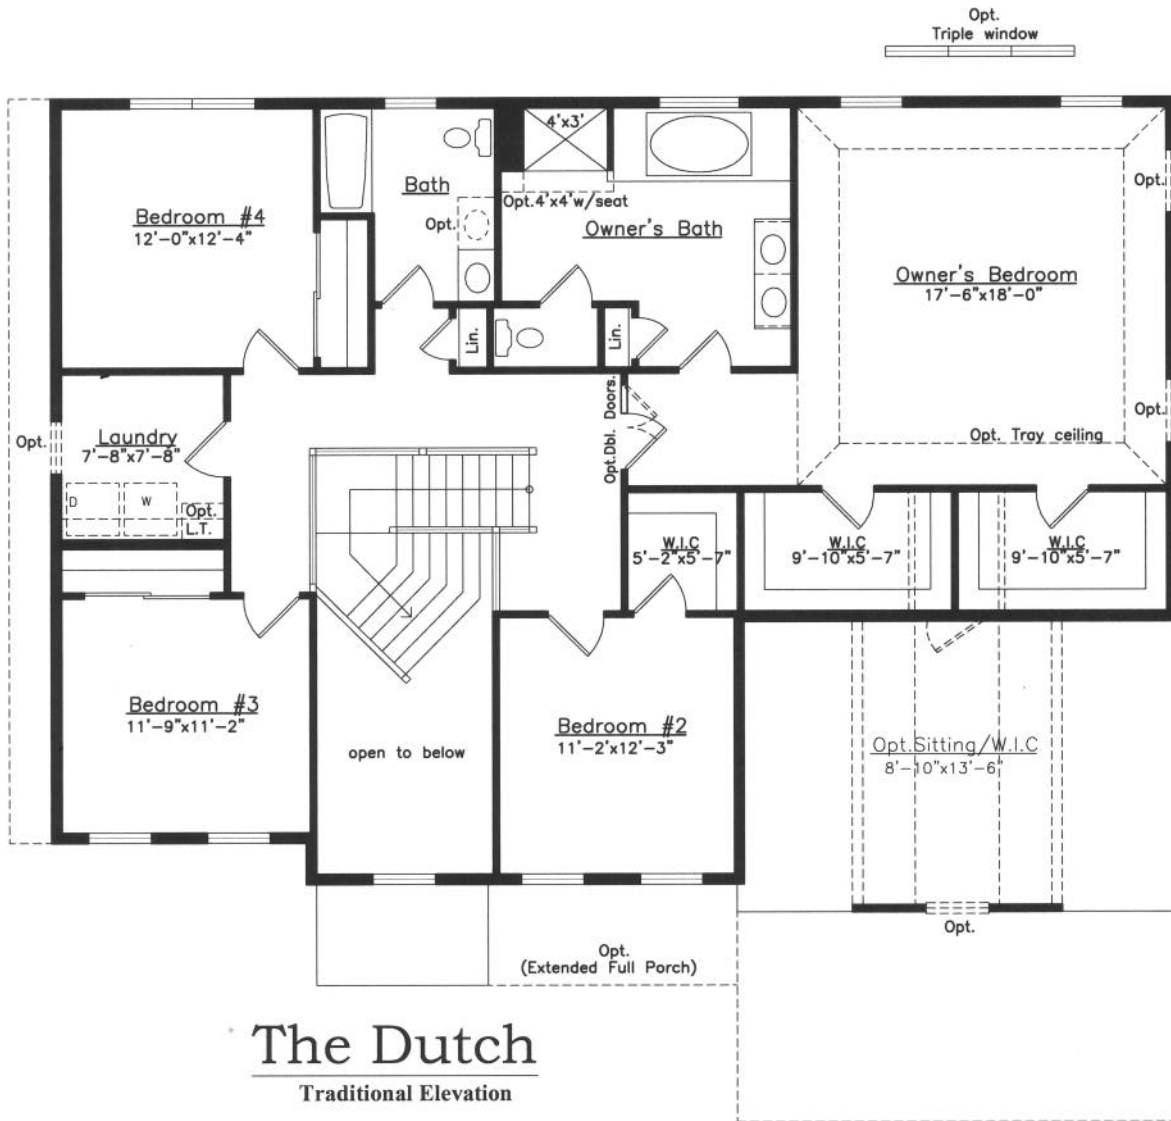

Farmhouse/Manor/Craftsman Elevation

Notice: We have made our best effort to insure this brochure is a good representation of the model homes that we offer. Please note, this brochure is for marketing purposes. This is not part of our legal contract and we reserve the right to make changes, without notice or obligation. Windows, doors, and room sizes, and ceilings may vary depending on the options and elevation selected.